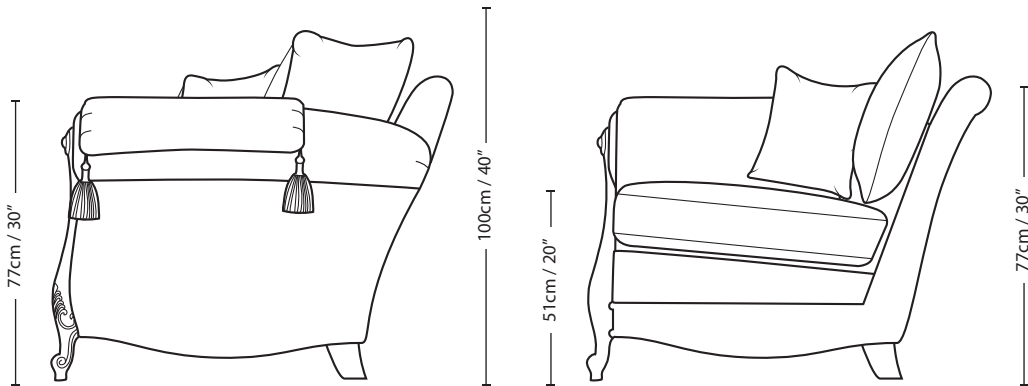

VALENTINO

2.5 SEATER

—29cm / 11.5"— | 135cm / 53" | —29cm / 11.5"—

77cm / 30"

100cm / 40"

51cm / 20"

77cm / 30"

—194cm / 76"—

Overall Height	Overall Width	Overall Depth	Arm Height	Back Height of Frame	Seat Height	Arm Width	Inside Width Arm to Arm	Seat Depth to Cushions	Seat Depth no Cushions
100cm / 40"	194cm / 76"	99cm / 39"	77cm / 30"	77cm / 30"	51cm / 20"	29cm / 11.5"	135cm / 53"	51cm / 20"	74cm / 29"

Seating sizes vary to a great extent and particularly wherever there are soft cushions involved, this is magnified with front of seat to back cushion depths, whilst formal back cushions will vary with age and plumping. It is essential to note that scatter back cushion depths will adjust from which point you measure, overtime and with plumping, the accurate measurement does not exist as it will resize each and every time you enjoy its comfort.